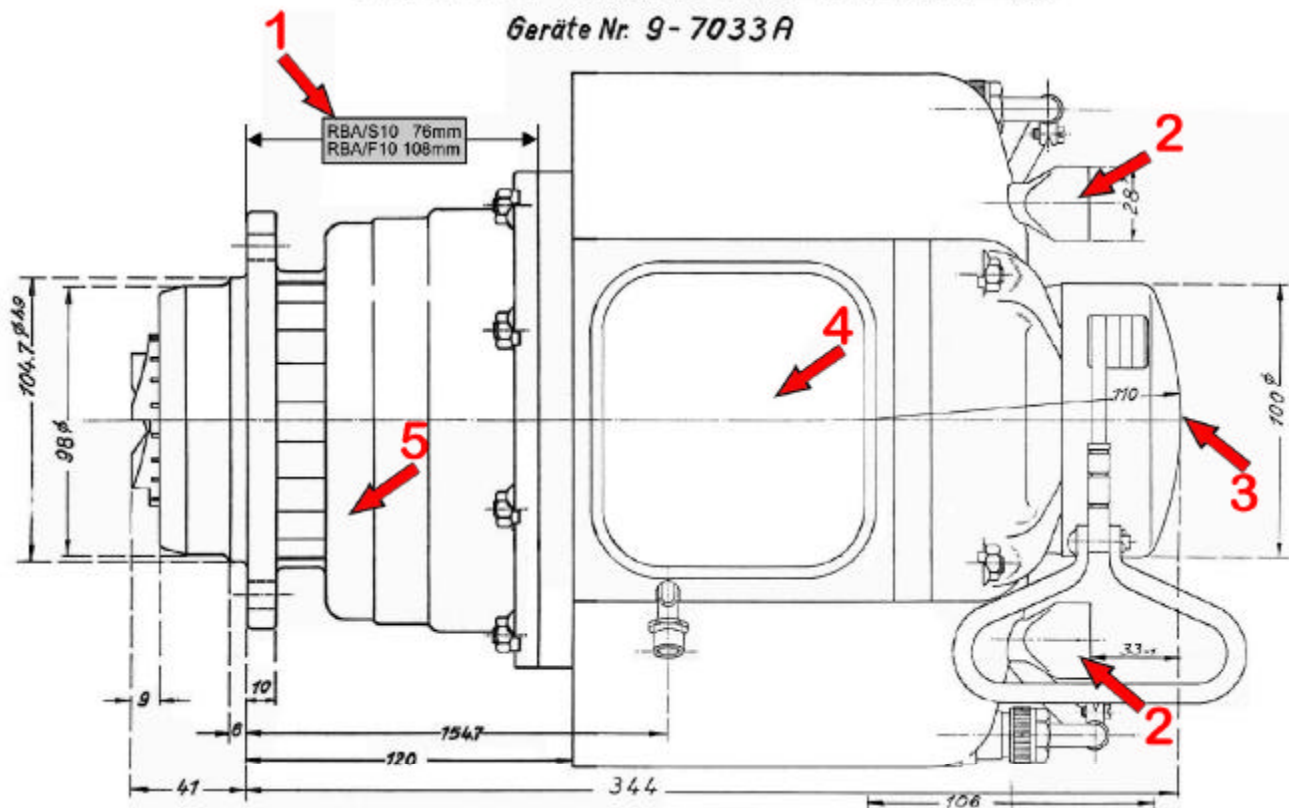

## Riedel - Anlasser-RBA/F10

Geräte Nr. 9-7033A

Engine and Gearbox Dimensions RBA/S10 and RBA/F10 Engines

The RBA / F10 Starter Engine for Piston Engines for Aircrafts and Panzers.

- # 1. Extendet Gearbox with Twin Planet Gear.  
Output 800 RPM.
- # 2. Exhaust Stubs.
- # 3. No fit for a Inlet Cone.
- # 4. Closed Air Filter.
- # 5. 32mm Extendet Gearbox Housing